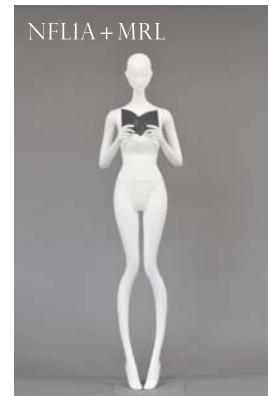

FLORA
VENUS OF FLOWER

本体_NFL1
腕_NFL1R / NFL1L
手先_MR / ML

本体_NFL1
腕_NFL1R / NFL1L
手先_MR / ML

本体_NFL1
腕_NFL1BR / NFL1BL
手先_MR / ML

本体_NFL1
腕_NFL1BR / NFL2BL
手先_MR / 1L

本体_NFL1
腕_NFL1BR / NFL1BL
手先_4R / 4L

本体_NFL1
腕_NFL1BR / NFL2BL
手先_4R / 1L

本体_NFL1
腕_NFL2R / NFL2L
手先_5R / 5L

本体_NFL1 | 腕_NFL1R / NFL1L | 手先_5R / 5L

NFL2A / FRONT

NFL2A / SIDE

NFL2A + MRL

本体_NFL2
腕_NFL2R / NFL2L
手先_MR / ML

NFL2B + MR

本体_NFL2
腕_NFL2BR / NFL2BL
手先_MR / 1L

本体_NFL2
腕_NFL1R / NFL1BL
手先_4R / 4L

NFL2D

本体_NFL2
腕_NFL1BR / NFL1BL
手先_4R / 4L

FLORA VENUS OF FLOWER

HEIGHT 197.5cm BUST 76.5cm WAIST 55.5cm HIP 85.5cm HEEL 11cm SHOES SIZE 23.5cm STAND F/S/H※

NFL3A / FRONT

NFL1C + MR

A white, featureless mannequin is shown in profile, facing left. The background is a dark, textured grey with faint, stylized floral or leaf-like patterns in a slightly lighter shade of grey. The lighting is soft, highlighting the contours of the mannequin's head, neck, and shoulder.